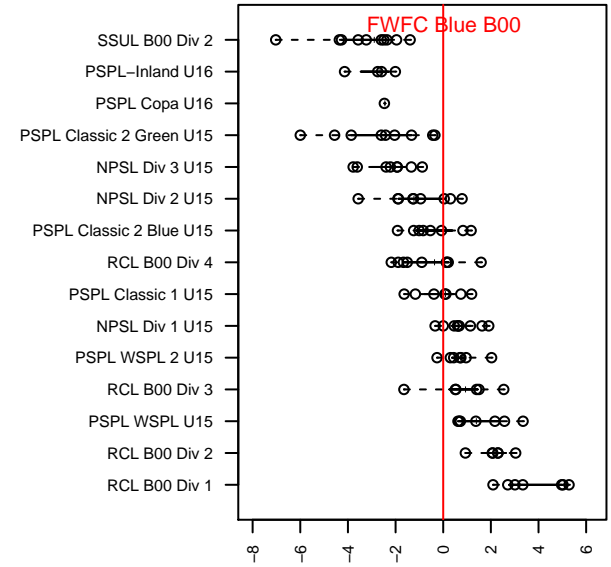

FWFC Blue B00

Federal Way FC
 Federal Way, WA
 B00 total strength=1249
 attack=5.41 defense=4.16
 fall league = RCL B00 Div 3, RCL B00 7V2

alt names used:
 FWFC BU15 Blue
 FWFC BU15 Blue
 FWFC B00 Blue (A)
 FWFC B00 Blue (A)
 FWFC B00 Blue (A)

Venues played:
 2015 Rainier Challenge Copa U15
 2015 Blast Off BU15 A
 2015 RCL B00 Div 3
 2015 RCL B00 7V2
 2015 WYS Presidents Cup B00 Division 2

FWFC Blue B00
 Dots are actual minus expected GF (blue circles) and GA (red triangles).
 Blue line is smoothed change in attack strength. Red is smoothed change in defense strength.

**attack and defense variance (black dot)
relative to other teams
and top 10 in region**

**attack and defense rating
relative to others at age
and all opponents in last 13 months**

Performance relative to 13 month average