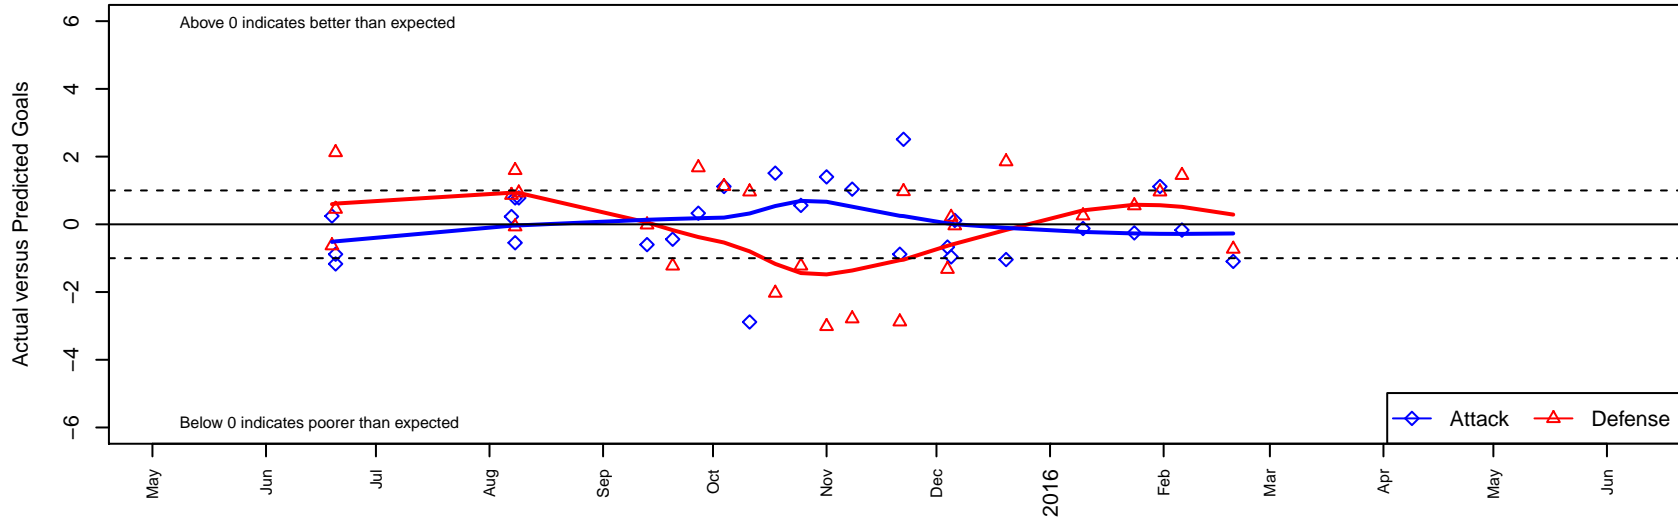

FWFC Blue B00

Federal Way FC
 Federal Way, WA
 B00 total strength=1249
 attack=5.41 defense=4.16
 fall league = RCL B00 Div 3, RCL B00 7V2

alt names used:
 FWFC BU15 Blue
 FWFC BU15 Blue
 FWFC B00 Blue (A)
 FWFC B00 Blue (A)
 FWFC B00 Blue (A)

Venues played:
 2015 Rainier Challenge Copa U15
 2015 Blast Off BU15 A
 2015 RCL B00 Div 3
 2015 RCL B00 7V2
 2015 WYS Presidents Cup B00 Division 2

FWFC Blue B00
 Dots are actual minus expected GF (blue circles) and GA (red triangles).
 Blue line is smoothed change in attack strength. Red is smoothed change in defense strength.

**attack and defense variance (black dot)
relative to other teams
and top 10 in region**

**attack and defense rating
relative to others at age
and all opponents in last 13 months**

Performance relative to 13 month average