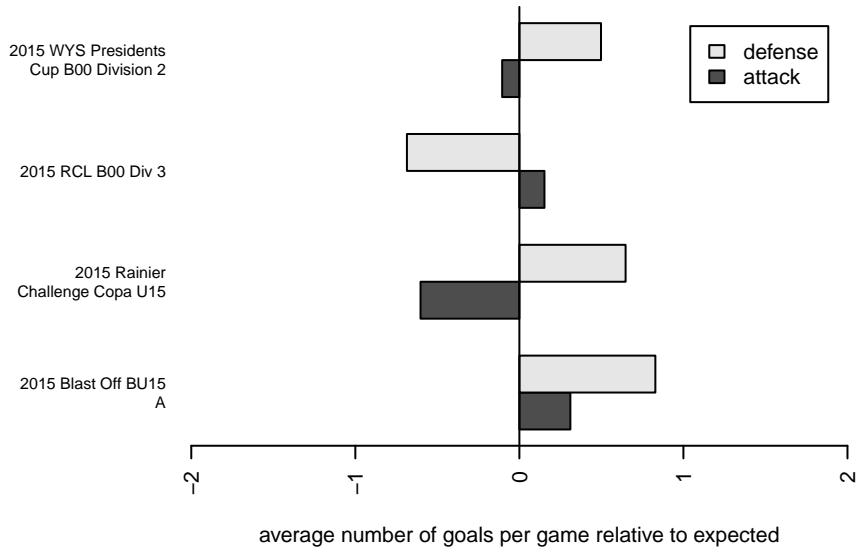

FWFC Blue B00

Federal Way FC
 Federal Way, WA
 B00 total strength=1249
 attack=5.41 defense=4.16
 fall league = RCL B00 Div 3, RCL B00 7V2

alt names used:
 FWFC BU15 Blue
 FWFC BU15 Blue
 FWFC B00 Blue (A)
 FWFC B00 Blue (A)
 FWFC B00 Blue (A)

Venues played:
 2015 Rainier Challenge Copa U15
 2015 Blast Off BU15 A
 2015 RCL B00 Div 3
 2015 RCL B00 7V2
 2015 WYS Presidents Cup B00 Division 2

FWFC Blue B00
 Dots are actual minus expected GF (blue circles) and GA (red triangles).
 Blue line is smoothed change in attack strength. Red is smoothed change in defense strength.

**attack and defense variance (black dot)
relative to other teams
and top 10 in region**

**attack and defense rating
relative to others at age
and all opponents in last 13 months**

Performance relative to 13 month average